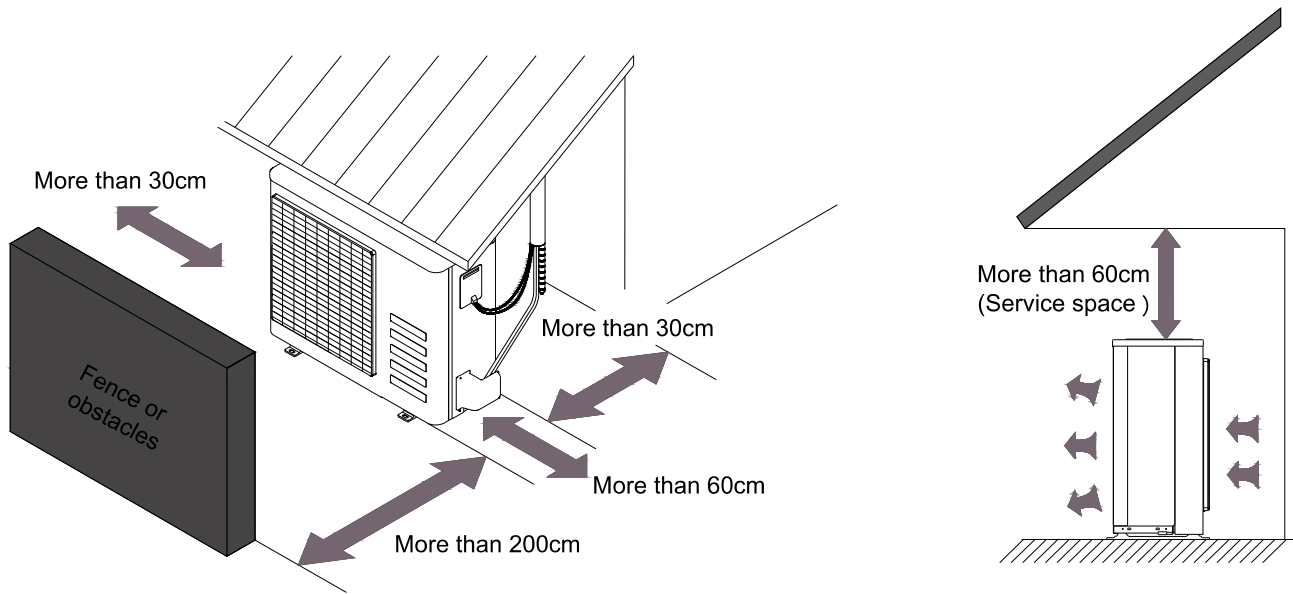

Model	W	D	H
ACP-12CH35AERI/I	802	189	297
ACP-18CH50AERI/I	965	215	319
ACP-24CH70AERI/I	1080	226	335

For ACP-12CH35AERI/I,

For ACP-18CH50AERI/I,

For ACP-24CH70AERI/I,

3.2 Outdoor Unit

For ACP-12CH35AERI/O, ACP-18CH50AERI/O,