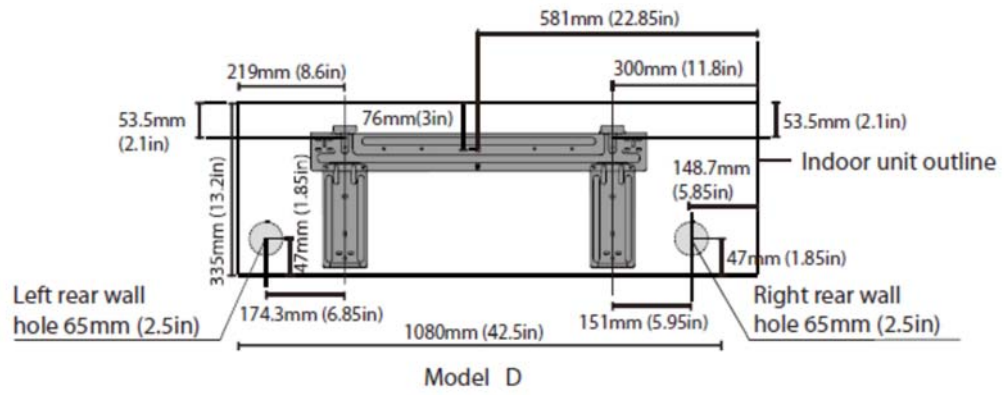

Model	W	D	H
ACP-12CH35AERI/I	802	189	297
ACP-18CH50AERI/I	965	215	319
ACP-24CH70AERI/I	1080	226	335

For ACP-12CH35AERI/I,

For ACP-18CH50AERI/I,

For ACP-24CH70AERI/I,

3.2 Outdoor Unit

For ACP-12CH35AERI/O, ACP-18CH50AERI/O,