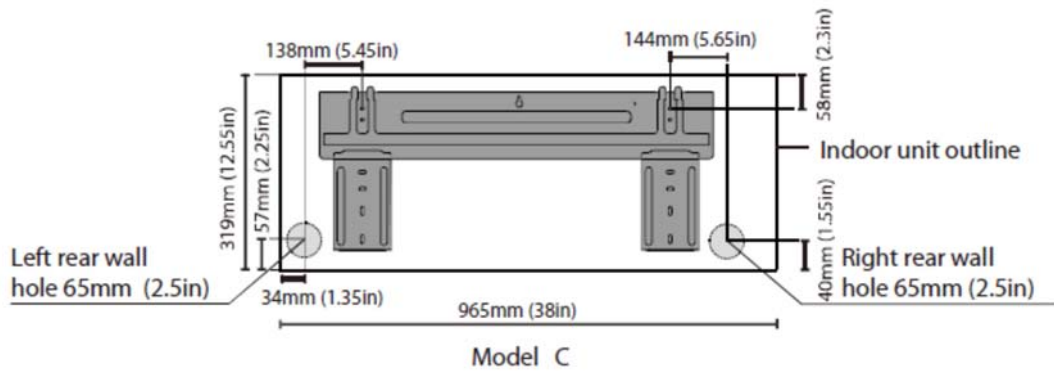

Model	W	D	H
ACP-12CH35AERI/I	802	189	297
ACP-18CH50AERI/I	965	215	319
ACP-24CH70AERI/I	1080	226	335

For ACP-12CH35AERI/I,

For ACP-18CH50AERI/I,

For ACP-24CH70AERI/I,

3.2 Outdoor Unit

For ACP-12CH35AERI/O, ACP-18CH50AERI/O,