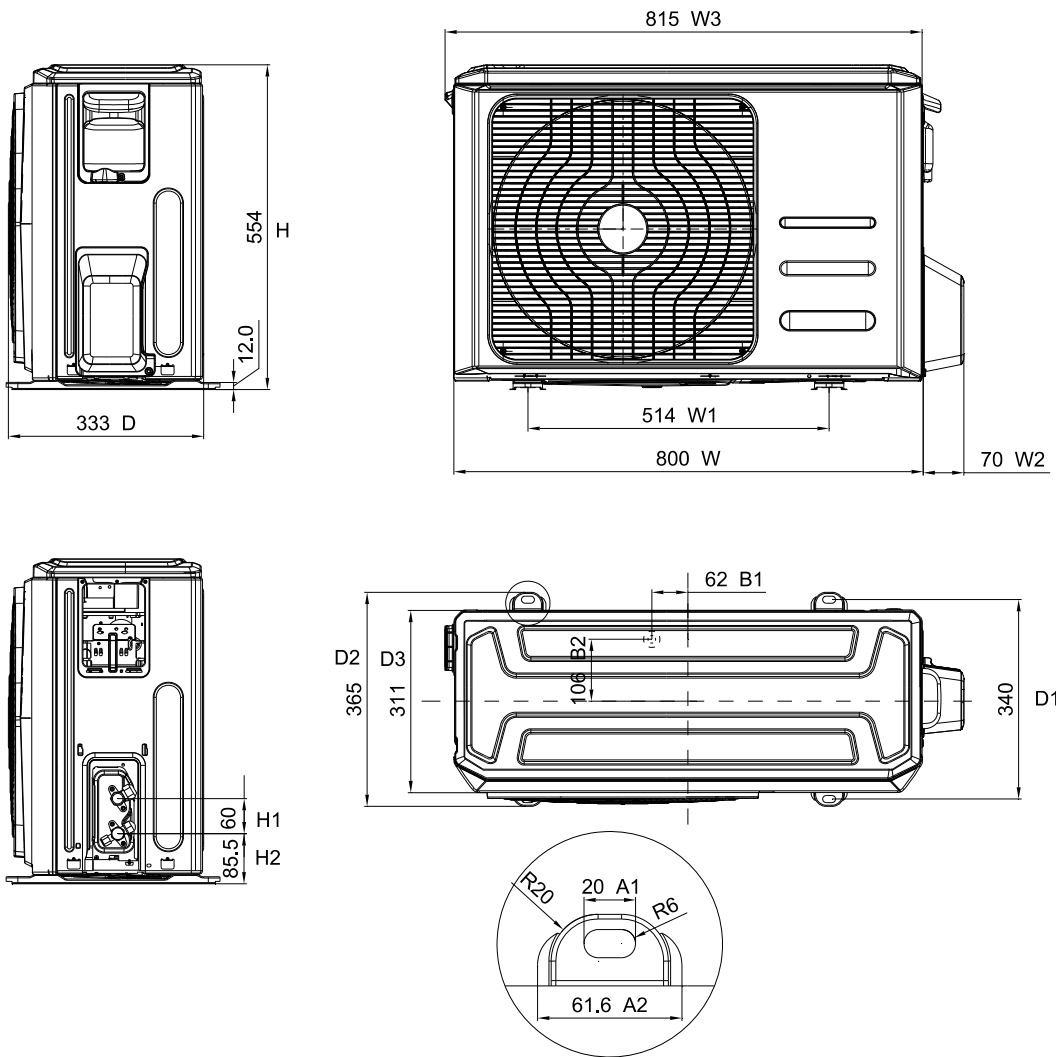

Model	W	D	H
ACP-12CH35AERI/I	802	189	297
ACP-18CH50AERI/I	965	215	319
ACP-24CH70AERI/I	1080	226	335

For ACP-12CH35AERI/I,

For ACP-18CH50AERI/I,

For ACP-24CH70AERI/I,

3.2 Outdoor Unit

For ACP-12CH35AERI/O, ACP-18CH50AERI/O,