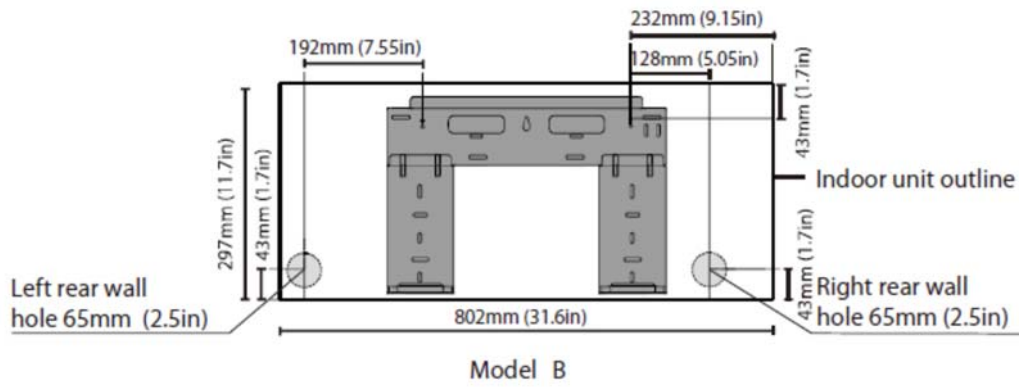

Model	W	D	H
ACP-12CH35AERI/I	802	189	297
ACP-18CH50AERI/I	965	215	319
ACP-24CH70AERI/I	1080	226	335

For ACP-12CH35AERI/I,

For ACP-18CH50AERI/I,

For ACP-24CH70AERI/I,

3.2 Outdoor Unit

For ACP-12CH35AERI/O, ACP-18CH50AERI/O,